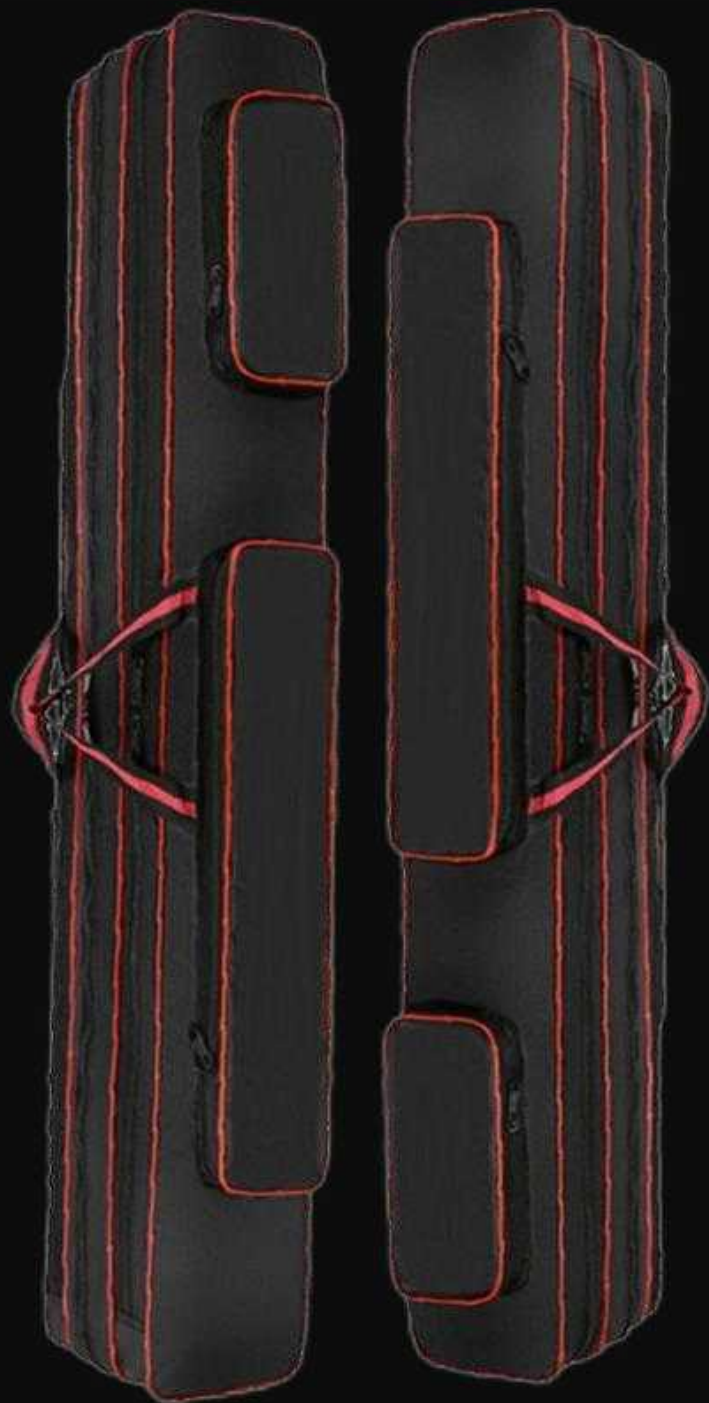

HB0738-970x770x140mm

SUPPORT FAST DELIVERY WITHOUT MOQ

www.glarycase.com

STACKABLE

WEARPOOR-ROOF

ABRASONPROOF

SCRATCHPROOF

GLARY