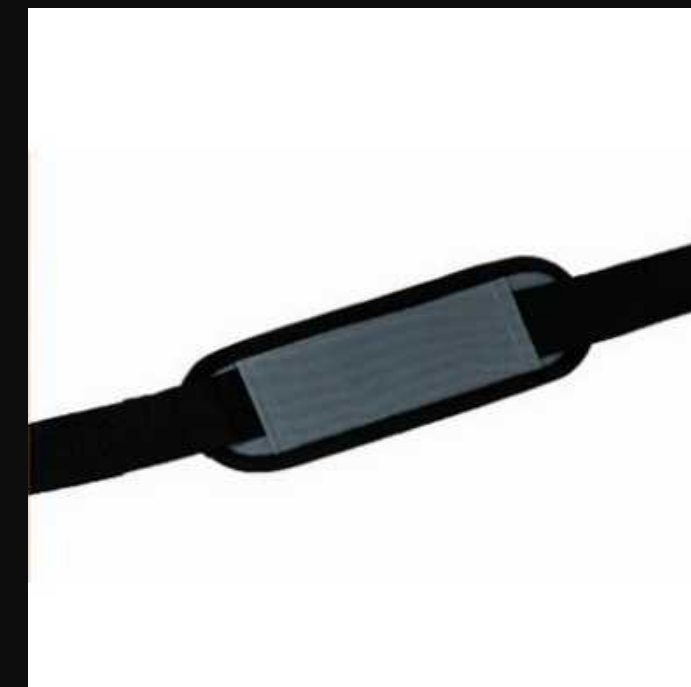

HB0639-1000x410x80mm